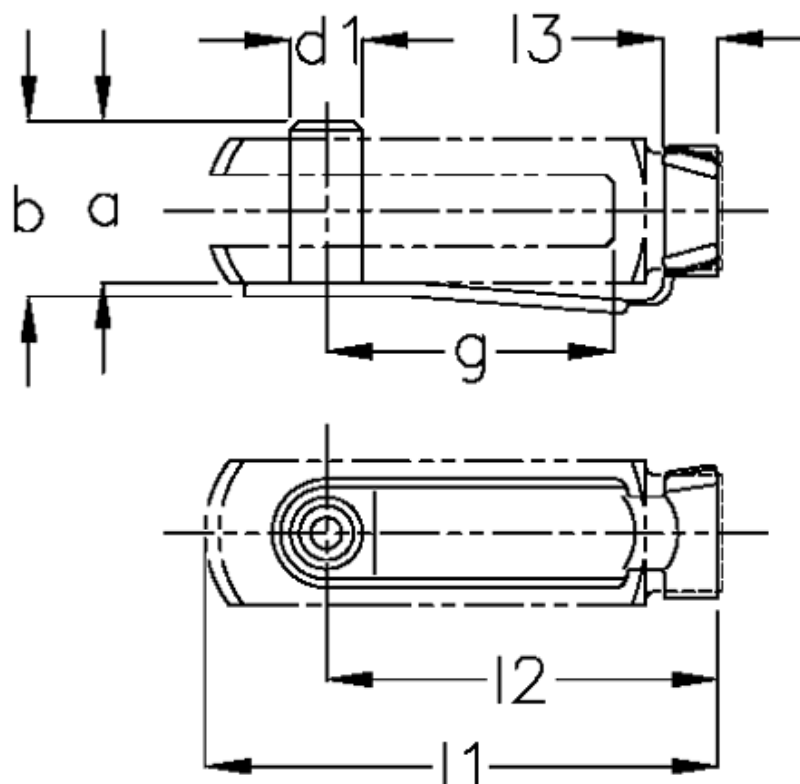

Article number: 140541248

Description: KLEE Fork pin with snap-on spring FKB 12x48

Measures

a	= 28
b	= 31.0
d1 h11	= 12
g	= 48
l1	= 78.0
l2	= 69.0
l3	= 12.0
Size	= 12 x 48

Threaded fork piece = M12
Weight 100 pcs. = 3.500